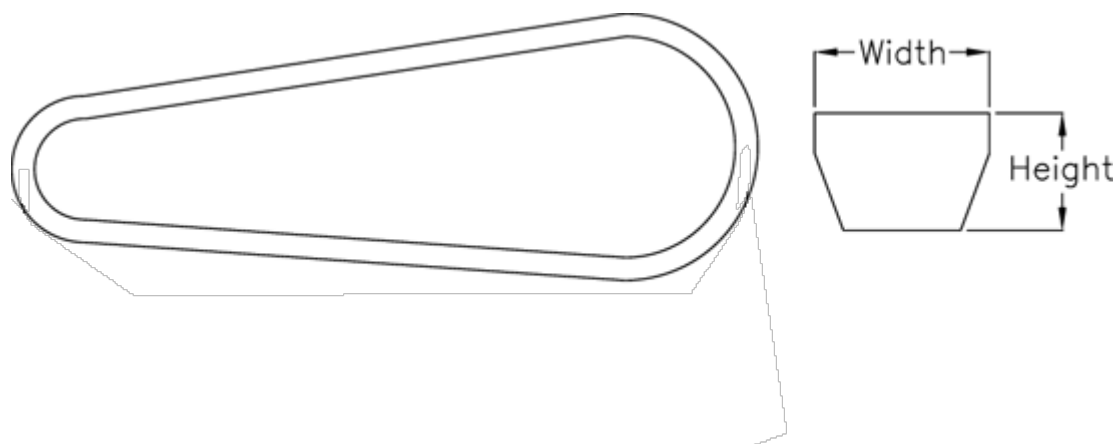

# Data Sheet

Article number: 601962460962  
Description: Gates V-belt SPZ 962 Ld 962  
DELTA NARROW

## Measures

---

Datum length	= 962
Height	= 8
Width	= 10